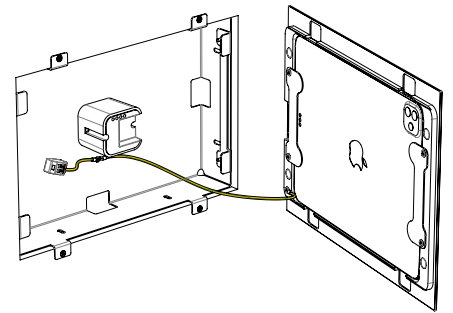

Whiz is a highly appealing flush iPad wall mount that integrates iPad seamlessly into the wall. The wall mount is made from precisely machined aluminium, with a smoothly anodized or powder-coated surface.

Product characteristics

small thickness
of the frame only 2mm
above the wall surface

magnetic closure

ground cabling
ensuring safe use

Accessories

USB socket
or PoE adapter

silver
anodized

black
anodized