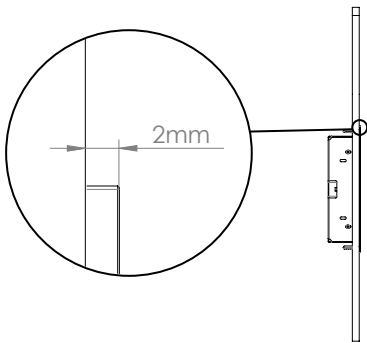

Whiz is a highly appealing flush iPad wall mount that integrates iPad seamlessly into the wall. The wall mount is made from precisely machined aluminium, with a smoothly anodized or powder-coated surface.

Product characteristics

small thickness
of the frame only 2mm
above the wall surface

magnetic closure

ground cabling
ensuring safe use

Accessories

USB socket
or PoE adapter

silver
anodized

black
anodized