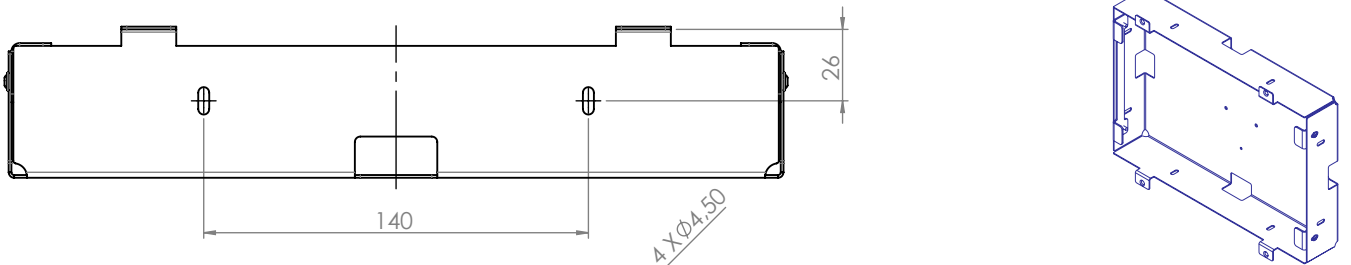

Whiz for iPad 10.2" / 10.5"
Whiz for iPad Air 4 10.9" / Pro 11"