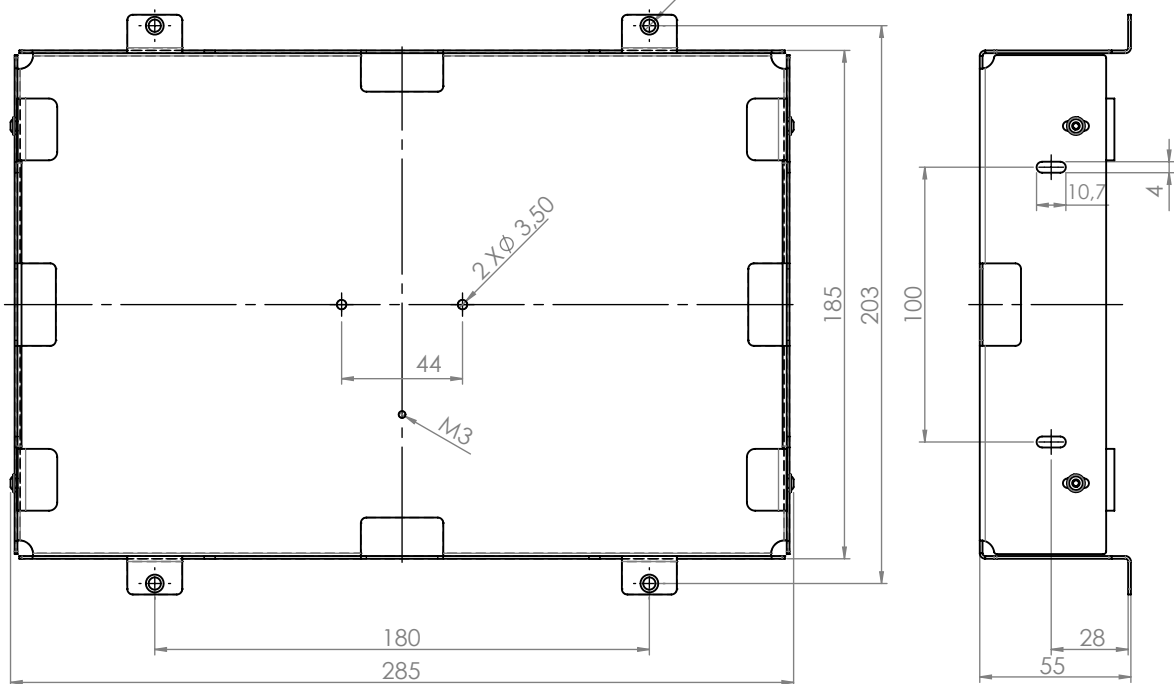

Whiz for iPad 10.2" / 10.5"
Whiz for iPad Air 4 10.9" / Pro 11"