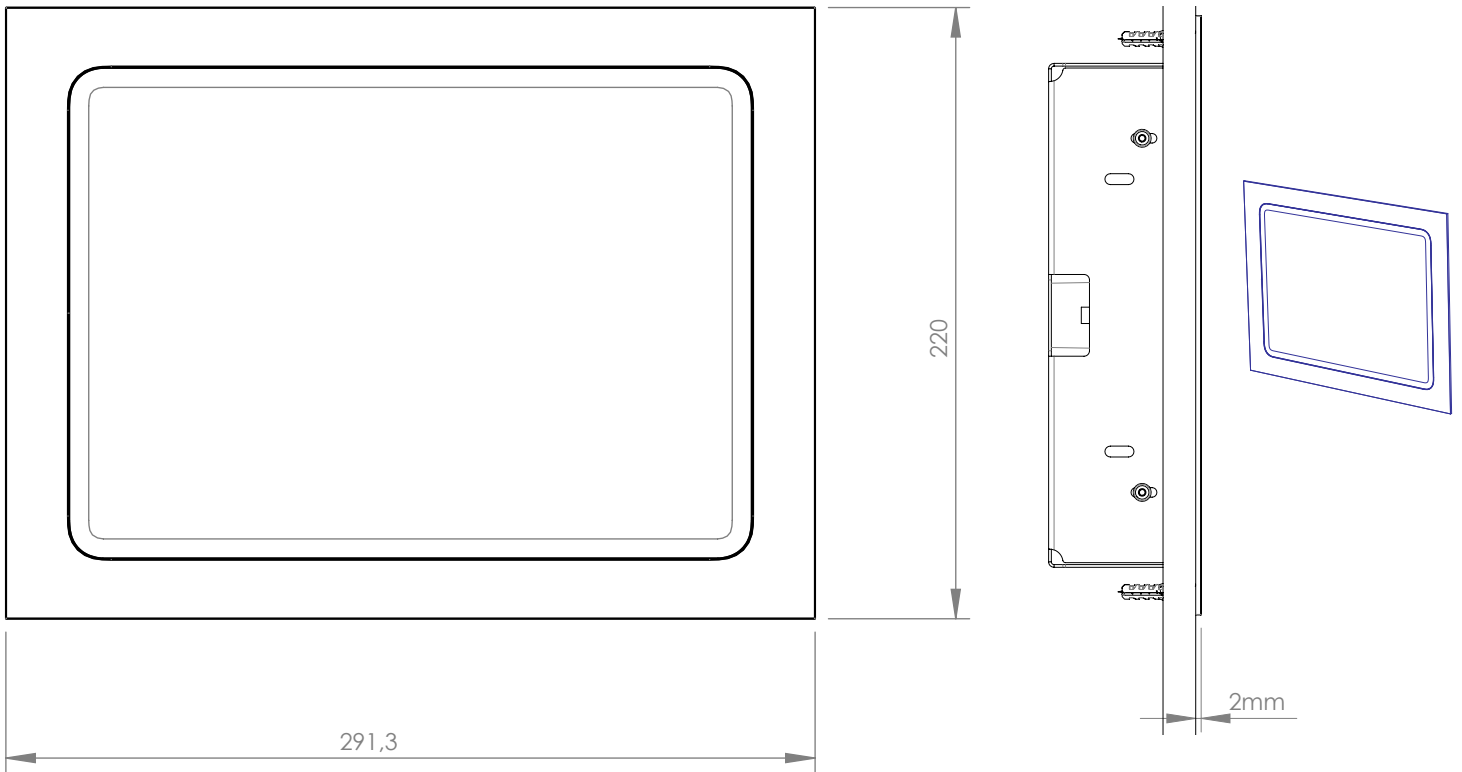

Whiz for iPad 10.2" / 10.5"
Whiz for iPad Air 4 10.9" / Pro 11"